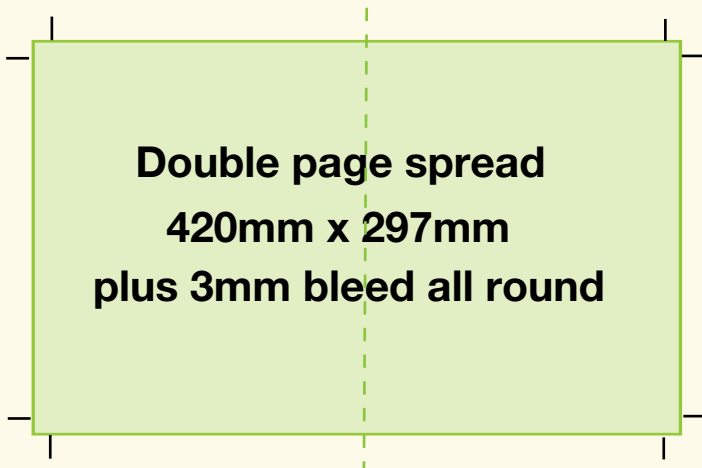

**FULL PAGE INSIDE HEADER AND FOOTER**

**190 X 259mm**

**HALF PAGE VERTICAL 93 X 259mm**

**THIRD PAGE VERTICAL 62 X 259mm**

**QUARTER PAGE VERTICAL 45 X 259mm**

**HALF PAGE HORIZONTAL**  
**190 X 127mm**

**THIRD PAGE HORIZONTAL**  
**190 X 84mm**

**QUARTER PAGE HORIZONTAL**  
**190 X 62mm**

files preferred are Indesign (pc/mac)

Illustrator epss text converted to curves

Press ready PDFs (fonts embedded)

will accept other popular desktop publishing programs